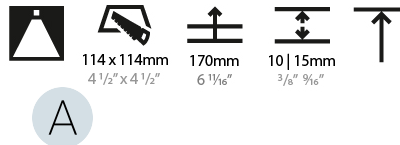

PHYSICAL

Shape: Square
Length (mm): 119
Length (in): 4 11/16
Width (mm): 119
Width (in): 4 11/16
Depth (mm): 150
Depth (in): 5 7/8
Ceiling Thickness (mm): 10 / 12.5 / 15
Ceiling Thickness (in): 3/8 or 1/2 or 9/16
Min. Recessing Depth (mm): 170
Min. Recessing Depth (in): 6 11/16
Light Distribution: Downlight
Weight (kg): 0.69
Weight (lbs): 1.5
Fixture Finish: SSR / BKV / CWI / CRY / HAB / UFT / ITA / RUA / FTG / MYG / LOD / PUS / FRO / FUP / KIA / POP / BLS / SPG / MEY / GOH / GUM / CHC / COM / ABZ / JAG / OBR / MOS / ROR
Fixture Material: Aluminum Die Cast
Cut-out Measurements: 114mm / 4 1/2" x 114mm / 4 1/2"

ELECTRICAL

Lamp Type: LED (Zhaga Standard)
Input Wattage (W): 16.5
Total Output Wattage (W): 14
Dimming: Tri-Mode (Non-Dimming and Phase Dimming (120Vac only) and 0-10V Dimming)
Driver Included: No
Driver Location: Recessed Housing
Driver Type: Constant Current - Universal
Driver Class: Class 2
Input Voltage (V): 120 - 277
Constant Current (MA): 350

LED

Number of LEDs: 1
Color Temperature (°K): 2700 / 3000 / 3500 / 4000
Max. Delivered Lumen (lm): 940 / 980 / 1029 / 1050
Nominal Lumen (lm): 1386 / 1438 / 1511 / 1542
CRI: >90 CRI
Lamp Life (hrs): 50000

OPTICAL

Reflector: 20 / 40 / 60

RATINGS AND CERTIFICATIONS

Certified By: Certified for North American Standards
IP rating: IP20