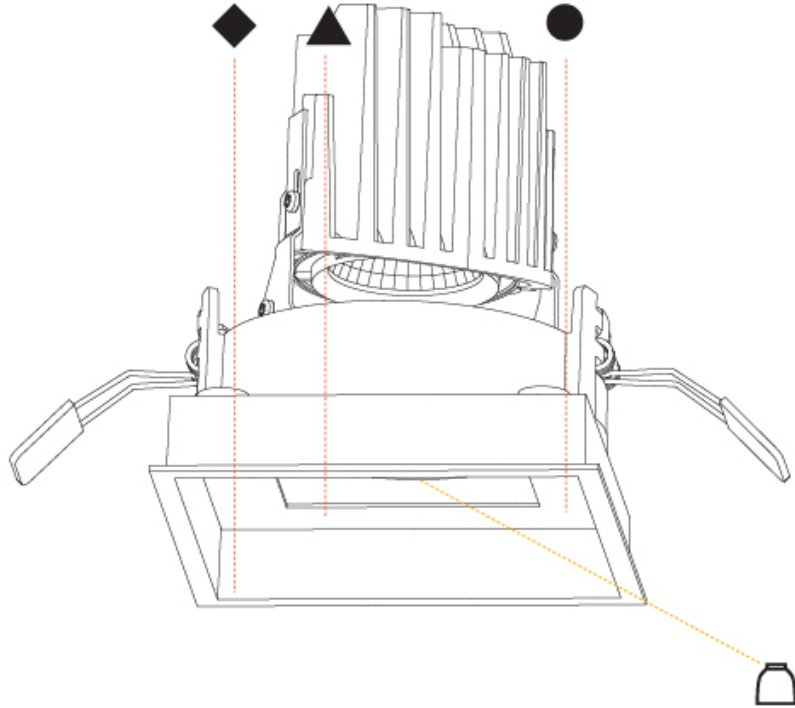

BIONIQ SQUARE DEEP COMFORT RECESSED

A35371-

For Color / Finish Chart & Symbology see Appendix or product page downloadable area.

	27K	35K	30K	40K	°K
Color Temperature	2700K	3500K	3000K	4000K	
Reflector	20	40	60		
	20°	40°	60°		

ORDER-EXAMPLE: °K

L3XXXX- 02 02 02 30K 20

Black Black Black 3000K 20°