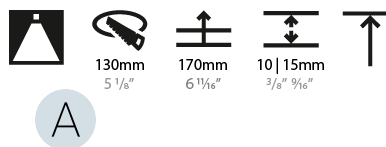

PHYSICAL

Shape: Round
Diameter (mm): 139
Diameter (in): 5 1/2
Height (mm): 151
Height (in): 5 15/16
Ceiling Thickness (mm): 10 / 12.5 / 15
Ceiling Thickness (in): 3/8 or 1/2 or 9/16
Min. Recessing Depth (mm): 170
Min. Recessing Depth (in): 6 11/16
Light Distribution: Downlight
Weight (kg): 0.946
Weight (lbs): 2.09
Fixture Finish: SSR / BKV / CWI / CRY / HAB / UFT / ITA / RUA / FTG / MYG / LOD / PUS / FRO / FUP / KIA / POP / BLS / SPG / MEY / GOH / GUM / CHC / COM / ABZ / JAG / OBR / MOS / ROR
Fixture Material: Aluminum Die Cast
Cut-out Measurements: 130mm / 5 1/8"

ELECTRICAL

Lamp Type: LED (Zhaga Standard)
Input Wattage (W): 13.2 / 16.5
Total Output Wattage (W): 12 / 14
Dimming: Tri-Mode (Non-Dimming and Phase Dimming (120Vac only) and 0-10V Dimming)
Driver Included: No
Driver Location: Recessed Housing
Driver Type: Constant Current - Universal
Driver Class: Class 2
Housing: See components
Input Voltage (V): 120 - 277
Constant Current (MA): 350

LED

Number of LEDs: 1
Color Temperature (°K): 2700 / 3000 / 3500 / 4000
Max. Delivered Lumen (lm): 810 / 900 / 970 / 990
Nominal Lumen (lm): 960 / 1070 / 1156 / 1180
CRI: >90 CRI
Efficiency (%): 0.905
Lamp Life (hrs): 50000

OPTICAL

Reflector: 10

RATINGS AND CERTIFICATIONS

Certified By: Certified for North American Standards
IP rating: IP54