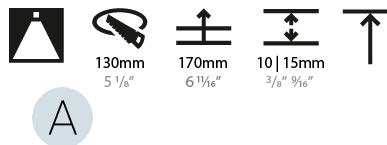

GENERAL

Series: Bioniq
Subseries: Bioniq Round Deep
Brand: Prolight
Division: Architectural
Mounting Type: Recessed
Mounting Location: Ceiling
Subcategory: Downlight

PHYSICAL

Shape: Round
Diameter (mm): 139
Diameter (in): 5 1/2
Height (mm): 151
Height (in): 5 15/16
Ceiling Thickness (mm): 10 / 12.5 / 15
Ceiling Thickness (in): 3/8 or 1/2 or 9/16
Min. Recessing Depth (mm): 170
Min. Recessing Depth (in): 6 11/16
Light Distribution: Downlight
Weight (kg): 0.951
Weight (lbs): 2.1
Fixture Finish: SSR / BKV / CWI / CRY / HAB / UFT / ITA / RUA / FTG / MYG / LOD / PUS / FRO / FUP / KIA / POP / BLS / SPG / MEY / GOH / GUM / CHC / COM / ABZ / JAG / OBR / MOS / ROR
Fixture Material: Aluminum Die Cast
Cut-out Measurements: 130mm / 5 1/8"

ELECTRICAL

Lamp Type: LED (Zhaga Standard)
Input Wattage (W): 28.6
Total Output Wattage (W): 26.4
Dimming: Tri-Mode (Non-Dimming and Phase Dimming (120Vac only) and 0-10V Dimming)
Driver Included: No
Driver Location: Recessed Housing
Driver Type: Constant Current - Universal
Driver Class: Class 2
Input Voltage (V): 120 - 277
Constant Current (MA): 700

LED

Number of LEDs: 1
Color Temperature (°K): 2700 / 3000 / 3500 / 4000
Max. Delivered Lumen (lm): 1890 / 1940 / 2038 / 2080
Nominal Lumen (lm): 3210 / 3290 / 3459 / 3530
CRI: >90 CRI
Efficiency (%): 0.631
Lamp Life (hrs): 50000

OPTICAL

Reflector: 20 / 25 / 40

RATINGS AND CERTIFICATIONS

Certified By: Certified for North American Standards
IP rating: IP54