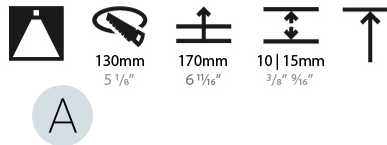

PHYSICAL

Shape: Round
Diameter (mm): 139
Diameter (in): 5 1/2
Height (mm): 151
Height (in): 5 15/16
Ceiling Thickness (mm): 10 / 12.5 / 15
Ceiling Thickness (in): 3/8 or 1/2 or 9/16
Min. Recessing Depth (mm): 170
Min. Recessing Depth (in): 6 11/16
Light Distribution: Downlight
Weight (kg): 0.926
Weight (lbs): 2.04
Fixture Finish: SSR / BKV / CWI / CRY / HAB / UFT / ITA / RUA / FTG / MYG / LOD / PUS / FRO / FUP / KIA / POP / BLS / SPG / MEY / GOH / GUM / CHC / COM / ABZ / JAG / OBR / MOS / ROR
Fixture Material: Aluminum Die Cast
Cut-out Measurements: 130mm / 5 1/8"

ELECTRICAL

Lamp Type: LED (Zhaga Standard)
Input Wattage (W): 28.6
Total Output Wattage (W): 26.4
Dimming: Tri-Mode (Non-Dimming and Phase Dimming (120Vac only) and 0-10V Dimming)
Driver Included: No
Driver Location: Recessed Housing
Driver Type: Constant Current - Universal
Driver Class: Class 2
Housing: See components
Input Voltage (V): 120 - 277
Constant Current (MA): 700

LED

Number of LEDs: 1
Color Temperature (°K): 2700 / 3000 / 3500 / 4000
Max. Delivered Lumen (lm): 2030 / 2080 / 2186 / 2230
Nominal Lumen (lm): 3210 / 3290 / 3459 / 3530
CRI: >90 CRI
Efficiency (%): 0.631
Lamp Life (hrs): 50000

OPTICAL

Reflector: 20 / 25 / 40

RATINGS AND CERTIFICATIONS

Certified By: Certified for North American Standards
IP rating: IP20