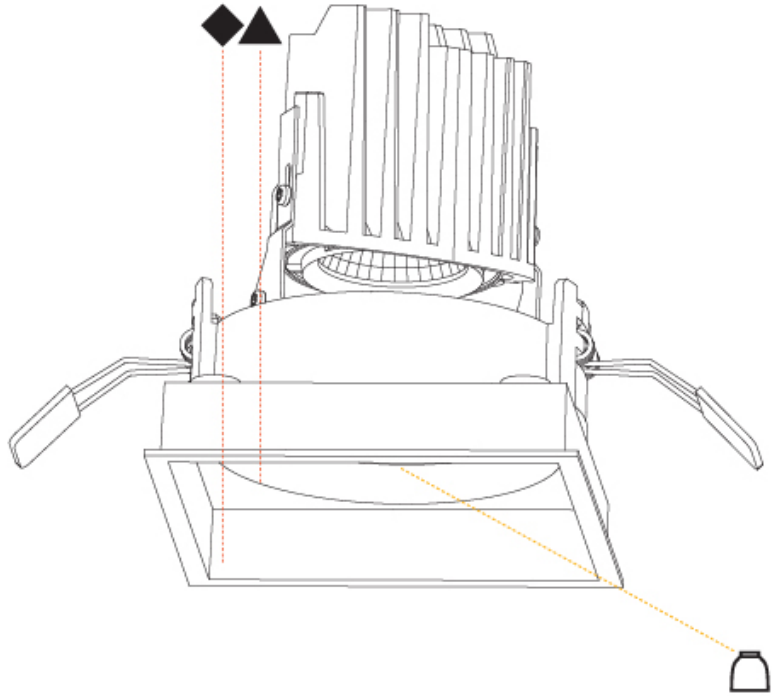

BIONIQ SQUARE DEEP RECESSED

A35368-

For Color / Finish Chart & Symbology see Appendix or product page downloadable area.

	27K	35K	30K	40K	°K
Color Temperature	2700K	3500K	3000K	4000K	
Reflector	20	40	60		
	20°	40°	60°		

ORDER-EXAMPLE: **◆ ▲ °K**
L3XXXX- 02 02 30K 20
Black Black 3000K 20°