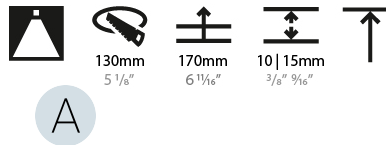

PHYSICAL

Shape: Round
Diameter (mm): 139
Diameter (in): 5 1/2
Height (mm): 151
Height (in): 5 15/16
Ceiling Thickness (mm): 10 / 12.5 / 15
Ceiling Thickness (in): 3/8 or 1/2 or 9/16
Min. Recessing Depth (mm): 170
Min. Recessing Depth (in): 6 11/16
Light Distribution: Downlight
Weight (kg): 0.921
Weight (lbs): 2.03
Fixture Finish: SSR / BKV / CWI / CRY / HAB / UFT / ITA / RUA / FTG / MYG / LOD / PUS / FRO / FUP / KIA / POP / BLS / SPG / MEY / GOH / GUM / CHC / COM / ABZ / JAG / OBR / MOS / ROR
Fixture Material: Aluminum Die Cast
Cut-out Measurements: 130mm / 5 1/8"

ELECTRICAL

Lamp Type: LED (Zhaga Standard)
Input Wattage (W): 13.2 / 16.5
Total Output Wattage (W): 12 / 14
Dimming: Tri-Mode (Non-Dimming and Phase Dimming (120Vac only) and 0-10V Dimming)
Driver Included: No
Driver Location: Recessed Housing
Driver Type: Constant Current - Universal
Driver Class: Class 2
Housing: See components
Input Voltage (V): 120 - 277
Constant Current (MA): 350

LED

Number of LEDs: 1
Color Temperature (°K): 2700 / 3000 / 3500 / 4000
Max. Delivered Lumen (lm): 870 / 970 / 1039 / 1060
Nominal Lumen (lm): 960 / 1070 / 1156 / 1180
CRI: >90 CRI
Efficiency (%): 0.905
Lamp Life (hrs): 50000

OPTICAL

Reflector: 10

RATINGS AND CERTIFICATIONS

Certified By: Certified for North American Standards
IP rating: IP20