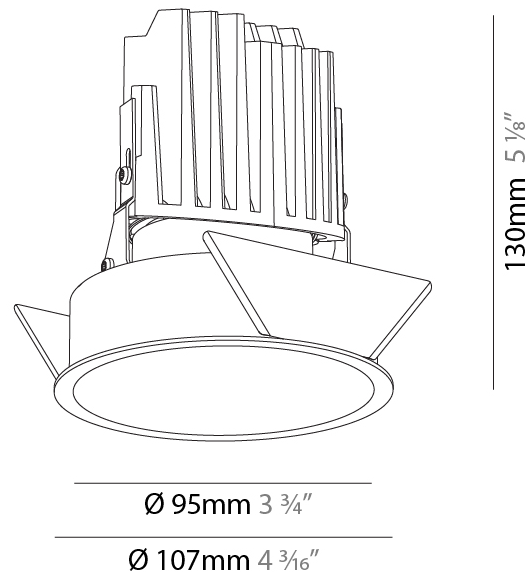

GENERAL

Series: Bioniq
Subseries: Bioniq Round Deep
Brand: Prolight
Division: Architectural
Mounting Type: Recessed
Mounting Location: Ceiling
Subcategory: Downlight

PHYSICAL

Shape: Round
Diameter (mm): 107
Diameter (in): 4 3/16
Height (mm): 130
Height (in): 5 1/8
Ceiling Thickness (mm): 10 / 12.5 / 15
Ceiling Thickness (in): 3/8 or 1/2 or 9/16
Min. Recessing Depth (mm): 150
Min. Recessing Depth (in): 5 7/8
Light Distribution: Downlight
Weight (kg): 0.533
Weight (lbs): 1.18
Fixture Finish: SSR / BKV / CWI / CRY / HAB / UFT / ITA / RUA / FTG / MYG / LOD / PUS / FRO / FUP / KIA / POP / BLS / SPG / MEY / GOH / GUM / CHC / COM / ABZ / JAG / OBR / MOS / ROR
Fixture Material: Aluminum Die Cast
Cut-out Measurements: 98mm / 3 7/8"

ELECTRICAL

Lamp Type: LED (Zhaga Standard)
Input Wattage (W): 15.5
Total Output Wattage (W): 13
Dimming: Tri-Mode (Non-Dimming and Phase Dimming (120Vac only) and 0-10V Dimming)
Driver Included: No
Driver Location: Recessed Housing
Driver Type: Constant Current - Universal
Driver Class: Class 2
Housing: See components
Input Voltage (V): 120 - 277
Constant Current (MA): 500

LED

Number of LEDs: 1
Color Temperature (°K): 2700 / 3000 / 3500 / 4000
Max. Delivered Lumen (lm): 1140 / 1180 / 1245 / 1270
CRI: >90 CRI
Lamp Life (hrs): 50000

OPTICAL

Reflector°: 20 / 40 / 60

RATINGS AND CERTIFICATIONS

Certified By: Certified for North American Standards
IP rating: IP54