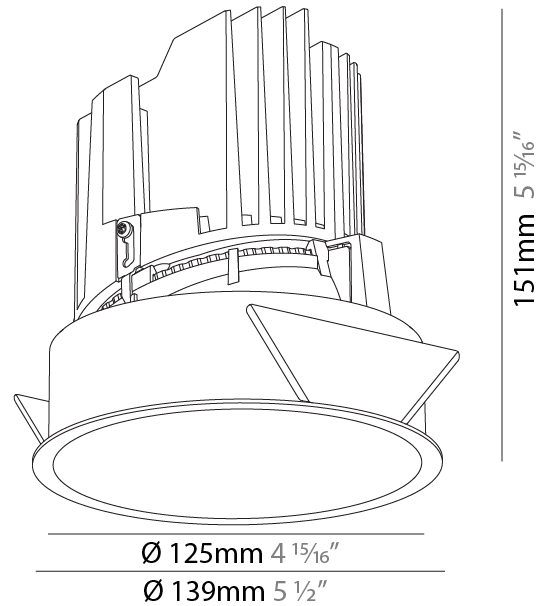

PHYSICAL

Shape: Round
Diameter (mm): 139
Diameter (in): 5 1/2
Height (mm): 151
Height (in): 5 15/16
Ceiling Thickness (mm): 10 / 12.5 / 15
Ceiling Thickness (in): 3/8 or 1/2 or 9/16
Min. Recessing Depth (mm): 170
Min. Recessing Depth (in): 6 11/16
Light Distribution: Downlight
Weight (kg): 0.946
Weight (lbs): 2.09
Fixture Finish: SSR / BKV / CWI / CRY / HAB / UFT / ITA / RUA / FTG / MYG / LOD / PUS / FRO / FUP / KIA / POP / BLS / SPG / MEY / GOH / GUM / CHC / COM / ABZ / JAG / OBR / MOS / ROR
Fixture Material: Aluminum Die Cast
Cut-out Measurements: 130mm / 5 1/8"

ELECTRICAL

Lamp Type: LED (Zhaga Standard)
Input Wattage (W): 13.2 / 16.5
Total Output Wattage (W): 12 / 14
Dimming: Tri-Mode (Non-Dimming and Phase Dimming (120Vac only) and 0-10V Dimming)
Driver Included: No
Driver Location: Recessed Housing
Driver Type: Constant Current - Universal
Driver Class: Class 2
Housing: See components
Input Voltage (V): 120 - 277
Constant Current (MA): 350

LED

Number of LEDs: 1
Color Temperature (°K): 2700 / 3000 / 3500 / 4000
Max. Delivered Lumen (lm): 810 / 900 / 970 / 990
Nominal Lumen (lm): 960 / 1070 / 1156 / 1180
CRI: >90 CRI
Efficiency (%): 0.905
Lamp Life (hrs): 50000

OPTICAL

Reflector: 10

RATINGS AND CERTIFICATIONS

Certified By: Certified for North American Standards
IP rating: IP54